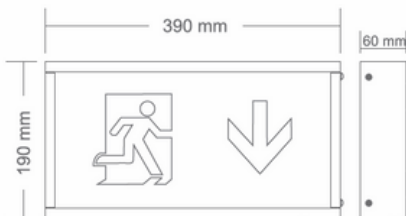

## AXL-W310

- Epoxy coated steel body with screen printed
- Chrome & brass housing available
- Double sided available
- Changeable legend
- LifePO4 battery available
- Self test option available
- Working temperature : -5~40°C
- DALI version available on request

<b>MODEL NO</b>	: <b>AXL-W310</b>
Mode of Operation	: Maintained
Lamp	: 20pcs SMD2835 LED
Wattage	: 3W
Battery	: 3.6V 1500mAh LiFePO4
Rated Duration	: 3 hours
Charge	: 24 hours chargingtime
Mounting	: Wall Mounted Box
Material	: Epoxy coated steel body with screen, polycarbonate panel