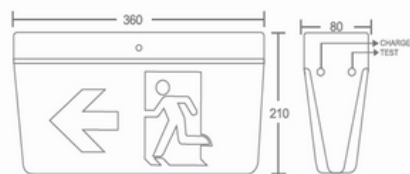

EXIT LIGHT

AXL-P360

- Changeable PVC legend
- Easy installation and maintenance
- Comply with AS2293.3
- Working temperature : -5~40°C
- DALI version available on request

MODEL NO : AXL-P360
Mode of Operation : Maintained
Lamp : 16pcs SMD2835 LED
Wattage : 4W
Battery : 3.6V 900mAh LiFePO4
Rated Duration : 3 hours
Charge : 24 hours charging time
Mounting : Mounted
Material : Polycarbonate for complete body, Pendant
 - Surface mounted body

Ordering Guide

Legend	Wall Mounted Box
	AXL-P360/P/E
	AXL-P360/P/ER
	AXL-P360/P/EL
	AXL-P360/P/ED
	AXL-P360/P/M
	AXL-P360/P/MR
	AXL-P360/P/ML
	AXL-P360/P/MB
	AXL-P360/P/MT