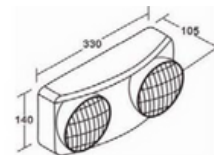

Emergency lighting

AXL-W30

MODEL NO	: AXL-W30
Mode of Operation	: Maintained
Lamp	: 8pcs SMD2835 LED
Wattage	: 2.5W
Battery	: 3.6V 1800mAh LiFePO4
Rated Duration	: 3 hours
Charge	: 24 hours charging time
Material	: Injection-molded polycarbonate housing Injection-molded polycarbonate housing, Adjustable glare free round shape light heads

- Injection-molded polycarbonate housing
- Two fully adjustable glare-free round shape light heads for emergency light.
- Innovative, snap-together design for fast installation.
- Wall or Ceiling mounting.
- Easily removed mounting knock-outs on back panel. Low voltage battery disconnection - preventing deep discharge damage to the battery.