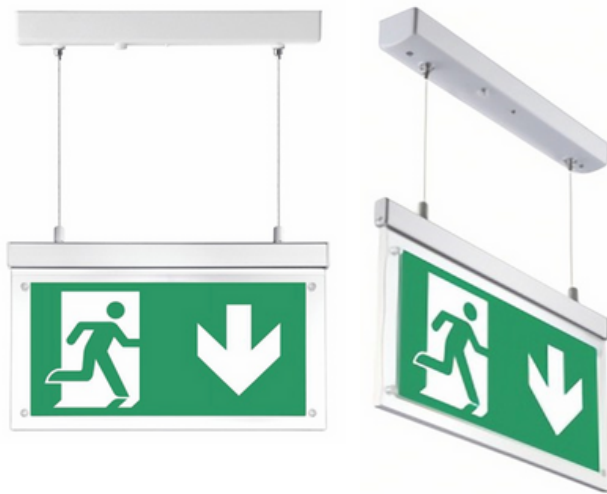

AXL-P219

- Laser printing Technology
- Excellent Light Transmittance
- Dedicated for small and medium-sized public buildings
- Adjustable legend for drop sign
- Changeable legend
- LifePO4 battery available
- Self test option available
- Working temperature: -5~40
- DALI version available on request

MODEL NO : AXL-P219
Mode of Operation : Maintained
Lamp : 16pcs SMD2835 LED
Wattage : 2.5W
Battery : 3.6V 900mAh LiFePO4
Rated Duration : 3 hours
Charge : 24 hours charging time
Mounting : Hanging, Recessed/
 Surface Mounted
Material : Polycarbonate Frame,
 PMMA Acrylic Legend

Ordering Guide

Legend	Hanging Recessed	Hanging Surfaced
	AXL-P219/HR/E	AXL-P219/HS/E
	AXL-P219/HR/ER	AXL-P219/HS/ER
	AXL-P219/HR/EL	AXL-P219/HS/EL
	AXL-P219/HR/ED	AXL-P219/HS/ED
	AXL-P219/HR/M	AXL-P219/HS/M
	AXL-P219/HR/MR	AXL-P219/HS/MR
	AXL-P219/HR/ML	AXL-P219/HS/ML
	AXL-P219/HR/MB	AXL-P219/HS/MB
	AXL-P219/HR/MT	AXL-P219/HS/MT