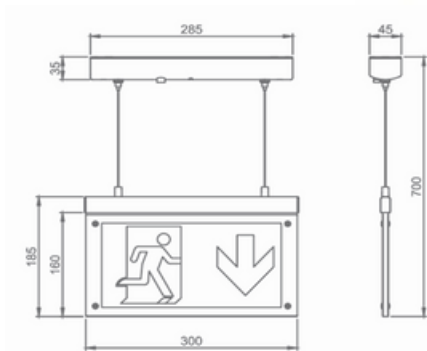

AXL-P219

- Laser printing Technology
- Excellent Light Transmittance
- Dedicated for small and medium-sized public buildings
- Adjustable legend for drop sign
- Changeable legend
- LifePO4 battery available
- Self test option available
- Working temperature: -5~40
- DALI version available on request

MODEL NO : AXL-P219
Mode of Operation : Maintained
Lamp : 16pcs SMD2835 LED
Wattage : 2.5W
Battery : 3.6V 900mAh LiFePO4
Rated Duration : 3 hours
Charge : 24 hours charging time
Mounting : Hanging, Recessed/
 Surface Mounted
Material : Polycarbonate Frame,
 PMMA Acrylic Legend