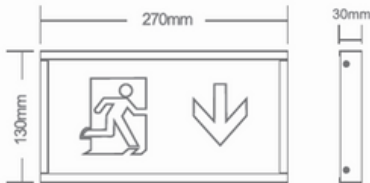

AXL-W312

- Slim design
- Extra LED for escape route
- Changeable legend
- Self test option available
- Working temperature: -5~40
- DALI version available on request

MODEL NO : AXL-W312
Mode of Operation : Maintained
Lamp : 16pcs SMD2835 LED
Wattage : 3W
Battery : 3.6V 1200mAh LiFePO4
Rated Duration : 3 hours
Charge : 24 hours charging time
Mounting : Wall Mounted Box
Material : Epoxy coated steel body with screen, polycarbonate panel

Ordering Guide

Legend	Wall Mounted Box
	AXL-W312/W/E
	AXL-W312/W/ER
	AXL-W312/W/EL
	AXL-W312/W/ED
	AXL-W312/W/M
	AXL-W312/W/MR
	AXL-W312/W/ML
	AXL-W312/W/MB
	AXL-W312/W/MT