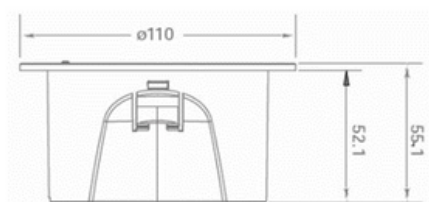

Emergency lighting

AXL-003M

MODEL NO : AXL-B003M
Mode of Operation : Not Maintained
Lamp : 1pcs SMD2835 LED
Wattage : 3W
Battery : 3.6V 900mAh LiFePO4
Rated Duration : 3 hours
Charge : 24 hours charging time
Material : Aluminum construction
Compact Design cut out
45mm

- Compact Design
- Lumen output 140lm
- LifePO4 3.2V 1500mAh available
- Working temperature: -5~40